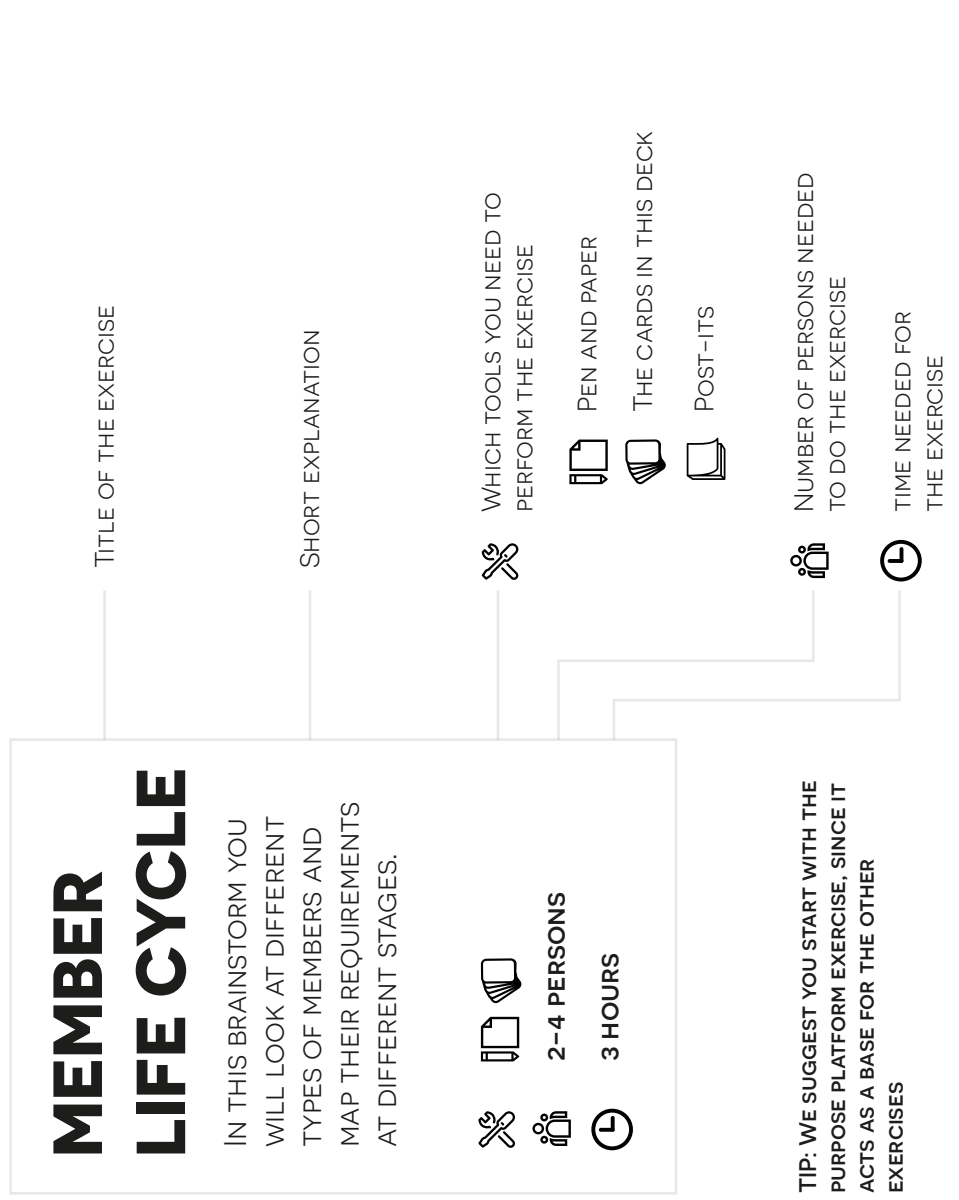

INSTRUCTIONS

THANK YOU FOR USING THESE CARDS. WE HOPE THEY CAN HELP YOU TO DESIGN YOUR ONLINE COMMUNITY. INCLUDED IN THE DECK ARE 3 EXERCISES THAT YOU CAN PERFORM WITH THE CARDS. WE WILL EXPLAIN QUICKLY HOW YOU COULD BEST USE THESE EXERCISES AS AN INSTRUCTOR.

FEEDBACK?

WE LOVE TO HEAR HOW YOU HAVE USED THE CARDS AND EXERCISES. WITH YOUR FEEDBACK, WE CAN IMPROVE THE CARDS AND MAKE SUCCESSFULL COMMUNITIES!

INFO@CROWDEVALUATION.NL

MORE EXERCISES

WANT MORE EXERCISES ? CHECK OUR PLATFORM FOR THE MOST UP TO DATE LIST OF EXERCISES. WE WILL ALSO POST WORKSHOPS YOU COULD ATTEND

WWW.CROWDEVALUATION.NL

INSTRUC TIONS

FIND OUT HOW YOU CAN
USE THE CARDS AND
EXERCISES